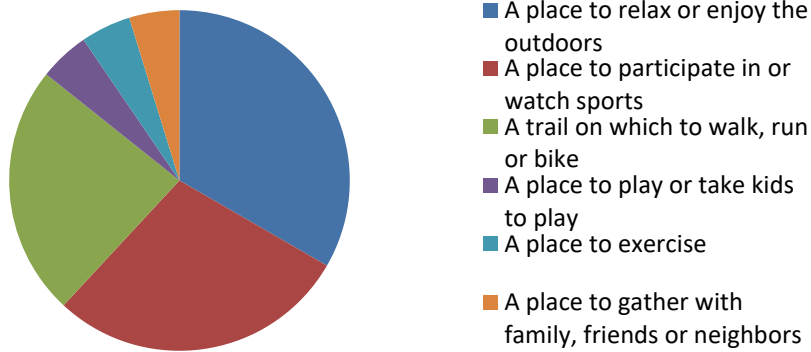

What do you feel is the most important indoor recreation opportunity to have close to home? (Select one)

What do you feel is the most important outdoor recreation opportunity to have close to home? (Select one)

How important is it to you that the City of Belleville allocates park facilities equally to different parks within the community?